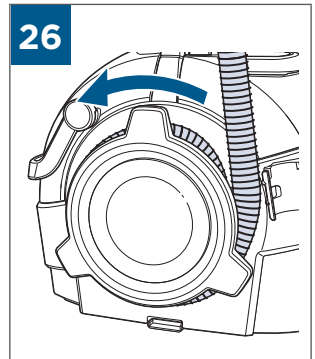

Wash & Remove, Wash & Protect, Wash & Refresh, and Oxygen Boost

©2019 BISSELL Inc.
Grand Rapids, Michigan
All rights reserved. Printed in China
Part Number 161-8331 01/19
Visit our website at: www.BISSELL.com