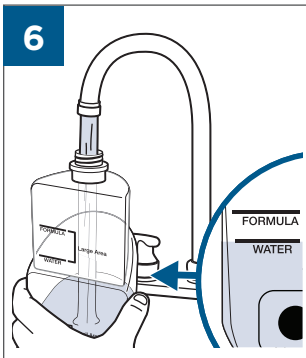

.....9

BATTERY STATUS	LIGHT STATUS
100% - 70%	
69% - 40%	
39% - 10%	
> 9% - 1%	
0%	

©2019 BISSELL, Inc.
All rights reserved. Printed in China
Part Number 162-1564 07/19 RevD
Visit our website at: www.BISSELL.com