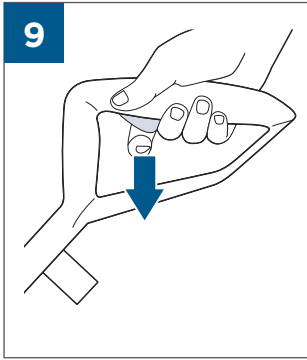

.....9

BATTERY STATUS	LIGHT STATUS
100% - 70%	
69% - 40%	
39% - 10%	
> 9% - 1%	
0%	

©2019 BISSELL, Inc.
All rights reserved. Printed in China
Part Number 162-1564 07/19 RevD
Visit our website at: www.BISSELL.com