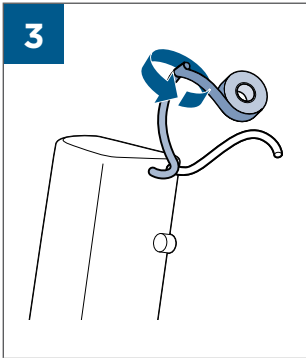

.....9

BATTERY STATUS	LIGHT STATUS
100% - 70%	
69% - 40%	
39% - 10%	
> 9% - 1%	
0%	

©2019 BISSELL, Inc.
All rights reserved. Printed in China
Part Number 162-1564 07/19 RevD
Visit our website at: www.BISSELL.com