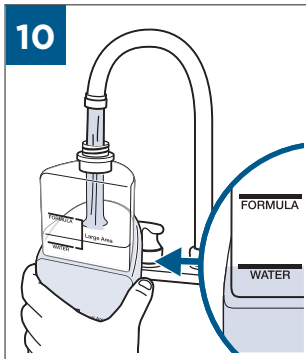

.....9

BATTERY STATUS	LIGHT STATUS
100% - 70%	
69% - 40%	
39% - 10%	
> 9% - 1%	
0%	

©2019 BISSELL, Inc.
All rights reserved. Printed in China
Part Number 162-1564 07/19 RevD
Visit our website at: www.BISSELL.com