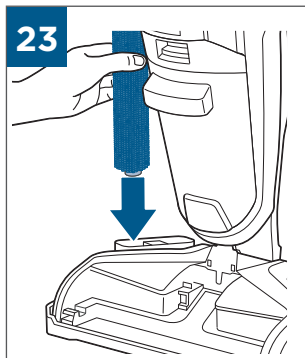

.....9

BATTERY STATUS	LIGHT STATUS
100% - 70%	
69% - 40%	
39% - 10%	
> 9% - 1%	
0%	

©2019 BISSELL, Inc.
All rights reserved. Printed in China
Part Number 162-1564 07/19 RevD
Visit our website at: www.BISSELL.com