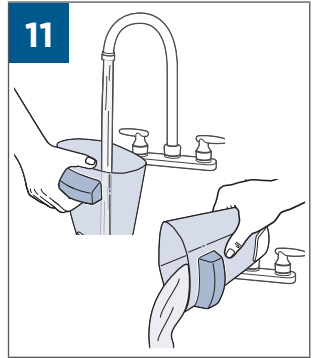

.....9

BATTERY STATUS	LIGHT STATUS
100% - 70%	
69% - 40%	
39% - 10%	
> 9% - 1%	
0%	

©2019 BISSELL, Inc.
All rights reserved. Printed in China
Part Number 162-1564 07/19 RevD
Visit our website at: www.BISSELL.com