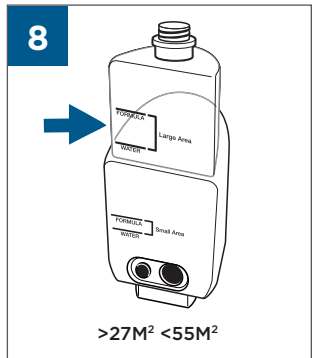

.....9

BATTERY STATUS	LIGHT STATUS
100% - 70%	
69% - 40%	
39% - 10%	
> 9% - 1%	
0%	

©2019 BISSELL, Inc.
All rights reserved. Printed in China
Part Number 162-1564 07/19 RevD
Visit our website at: www.BISSELL.com