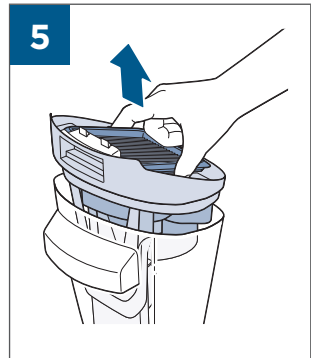

.....9

BATTERY STATUS	LIGHT STATUS
100% - 70%	
69% - 40%	
39% - 10%	
> 9% - 1%	
0%	

©2019 BISSELL, Inc.
All rights reserved. Printed in China
Part Number 162-1564 07/19 RevD
Visit our website at: www.BISSELL.com