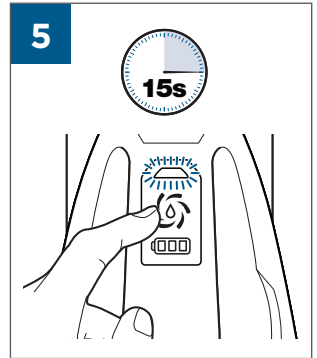

.....9

BATTERY STATUS	LIGHT STATUS
100% - 70%	
69% - 40%	
39% - 10%	
> 9% - 1%	
0%	

©2019 BISSELL, Inc.
All rights reserved. Printed in China
Part Number 162-1564 07/19 RevD
Visit our website at: www.BISSELL.com