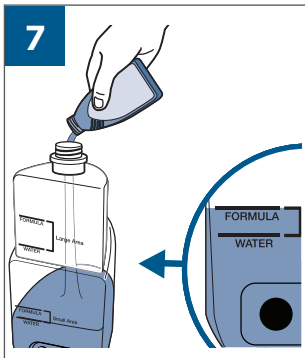

[BISSELL.com/videos](https://www.bissell.com/videos)

.....2

.....11

.....4

.....12

.....6

.....16

.....7

.....9

BATTERY STATUS	LIGHT STATUS
100% - 70%	
69% - 40%	
39% - 10%	
> 9% - 1%	
0%	

©2019 BISSELL, Inc.
All rights reserved. Printed in China
Part Number 162-1564 07/19 RevD
Visit our website at: www.BISSELL.com