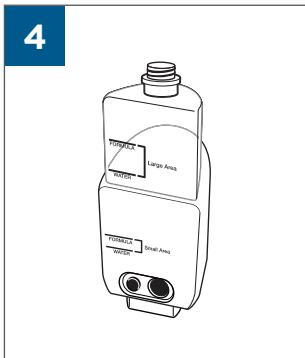

.....9

BATTERY STATUS	LIGHT STATUS
100% - 70%	
69% - 40%	
39% - 10%	
> 9% - 1%	
0%	

©2019 BISSELL, Inc.
All rights reserved. Printed in China
Part Number 162-1564 07/19 RevD
Visit our website at: www.BISSELL.com