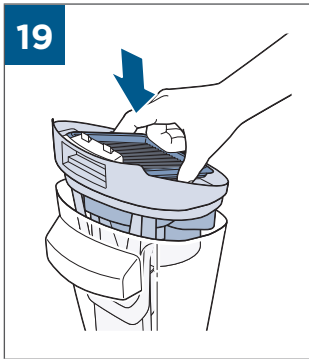

.....9

BATTERY STATUS	LIGHT STATUS
100% - 70%	
69% - 40%	
39% - 10%	
> 9% - 1%	
0%	

©2019 BISSELL, Inc.
All rights reserved. Printed in China
Part Number 162-1564 07/19 RevD
Visit our website at: www.BISSELL.com