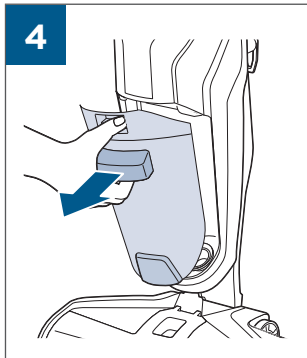

.....9

BATTERY STATUS	LIGHT STATUS
100% - 70%	
69% - 40%	
39% - 10%	
> 9% - 1%	
0%	

©2019 BISSELL, Inc.
All rights reserved. Printed in China
Part Number 162-1564 07/19 RevD
Visit our website at: www.BISSELL.com