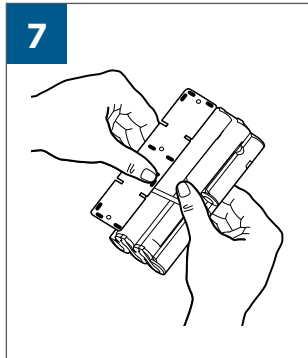

.....9

BATTERY STATUS	LIGHT STATUS
100% - 70%	
69% - 40%	
39% - 10%	
> 9% - 1%	
0%	

©2019 BISSELL, Inc.
All rights reserved. Printed in China
Part Number 162-1564 07/19 RevD
Visit our website at: www.BISSELL.com