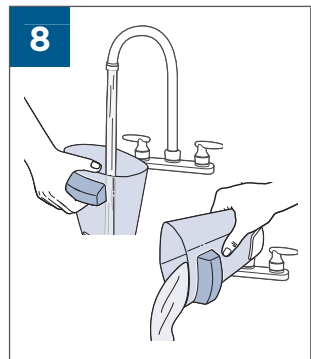

.....9

BATTERY STATUS	LIGHT STATUS
100% - 70%	
69% - 40%	
39% - 10%	
> 9% - 1%	
0%	

©2019 BISSELL, Inc.
All rights reserved. Printed in China
Part Number 162-1564 07/19 RevD
Visit our website at: www.BISSELL.com