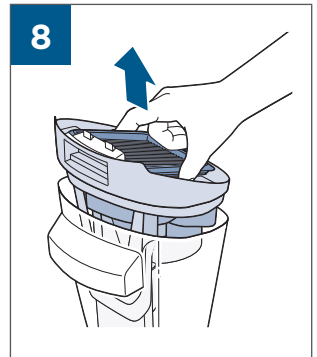

.....9

BATTERY STATUS	LIGHT STATUS
100% - 70%	
69% - 40%	
39% - 10%	
> 9% - 1%	
0%	

©2019 BISSELL, Inc.
All rights reserved. Printed in China
Part Number 162-1564 07/19 RevD
Visit our website at: www.BISSELL.com