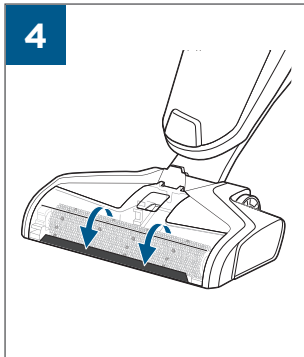

.....9

BATTERY STATUS	LIGHT STATUS
100% - 70%	
69% - 40%	
39% - 10%	
> 9% - 1%	
0%	

©2019 BISSELL, Inc.
All rights reserved. Printed in China
Part Number 162-1564 07/19 RevD
Visit our website at: www.BISSELL.com