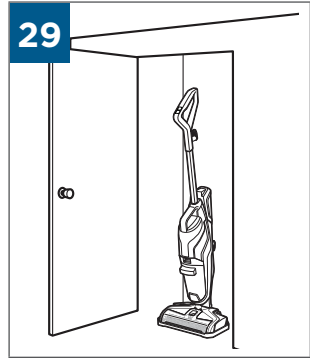

.....9

BATTERY STATUS	LIGHT STATUS
100% - 70%	
69% - 40%	
39% - 10%	
> 9% - 1%	
0%	

©2019 BISSELL, Inc.
All rights reserved. Printed in China
Part Number 162-1564 07/19 RevD
Visit our website at: www.BISSELL.com