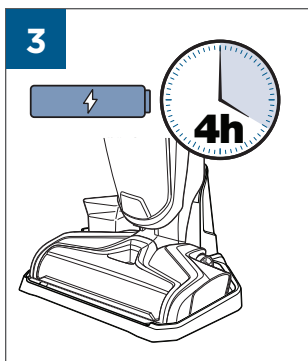

.....9

BATTERY STATUS	LIGHT STATUS
100% - 70%	
69% - 40%	
39% - 10%	
> 9% - 1%	
0%	

©2019 BISSELL, Inc.
All rights reserved. Printed in China
Part Number 162-1564 07/19 RevD
Visit our website at: www.BISSELL.com