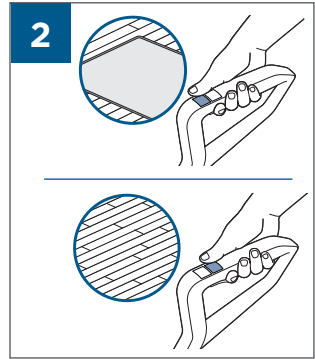

.....9

BATTERY STATUS	LIGHT STATUS
100% - 70%	
69% - 40%	
39% - 10%	
> 9% - 1%	
0%	

©2019 BISSELL, Inc.
All rights reserved. Printed in China
Part Number 162-1564 07/19 RevD
Visit our website at: www.BISSELL.com