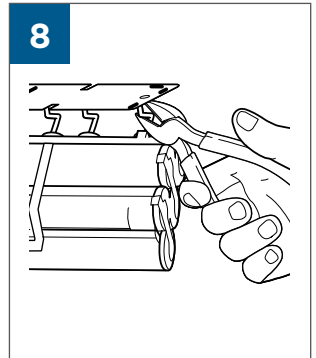

.....9

BATTERY STATUS	LIGHT STATUS
100% - 70%	
69% - 40%	
39% - 10%	
> 9% - 1%	
0%	

©2019 BISSELL, Inc.
All rights reserved. Printed in China
Part Number 162-1564 07/19 RevD
Visit our website at: www.BISSELL.com