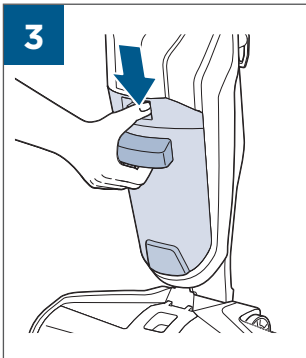

.....9

BATTERY STATUS	LIGHT STATUS
100% - 70%	
69% - 40%	
39% - 10%	
> 9% - 1%	
0%	

©2019 BISSELL, Inc.
All rights reserved. Printed in China
Part Number 162-1564 07/19 RevD
Visit our website at: www.BISSELL.com