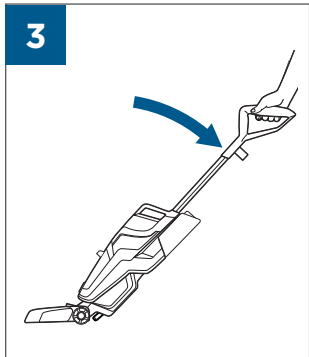

.....9

BATTERY STATUS	LIGHT STATUS
100% - 70%	
69% - 40%	
39% - 10%	
> 9% - 1%	
0%	

©2019 BISSELL, Inc.
All rights reserved. Printed in China
Part Number 162-1564 07/19 RevD
Visit our website at: www.BISSELL.com