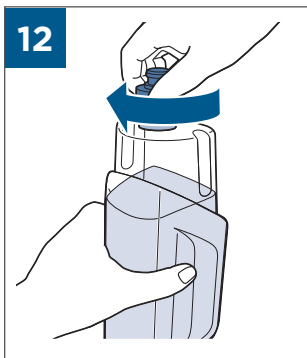

.....9

BATTERY STATUS	LIGHT STATUS
100% - 70%	
69% - 40%	
39% - 10%	
> 9% - 1%	
0%	

©2019 BISSELL, Inc.
All rights reserved. Printed in China
Part Number 162-1564 07/19 RevD
Visit our website at: www.BISSELL.com