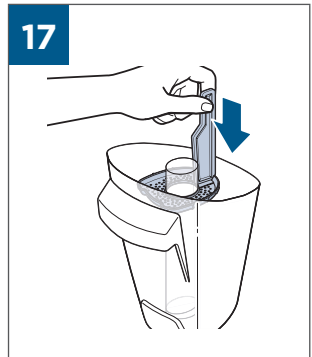

.....9

BATTERY STATUS	LIGHT STATUS
100% - 70%	
69% - 40%	
39% - 10%	
> 9% - 1%	
0%	

©2019 BISSELL, Inc.
All rights reserved. Printed in China
Part Number 162-1564 07/19 RevD
Visit our website at: www.BISSELL.com