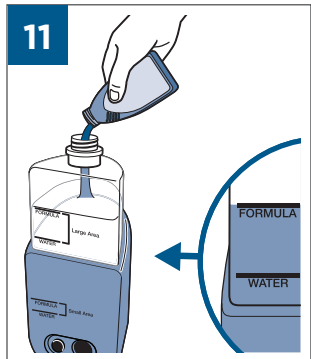

.....9

BATTERY STATUS	LIGHT STATUS
100% - 70%	
69% - 40%	
39% - 10%	
> 9% - 1%	
0%	

©2019 BISSELL, Inc.
All rights reserved. Printed in China
Part Number 162-1564 07/19 RevD
Visit our website at: www.BISSELL.com