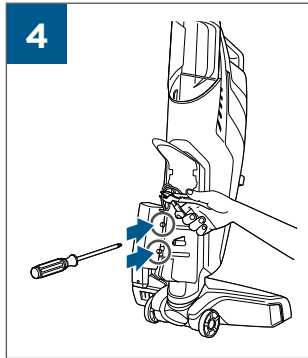

.....9

BATTERY STATUS	LIGHT STATUS
100% - 70%	
69% - 40%	
39% - 10%	
> 9% - 1%	
0%	

©2019 BISSELL, Inc.
All rights reserved. Printed in China
Part Number 162-1564 07/19 RevD
Visit our website at: www.BISSELL.com