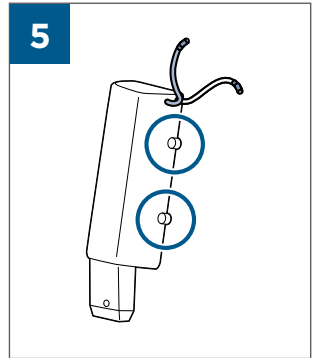

.....9

BATTERY STATUS	LIGHT STATUS
100% - 70%	
69% - 40%	
39% - 10%	
> 9% - 1%	
0%	

©2019 BISSELL, Inc.
All rights reserved. Printed in China
Part Number 162-1564 07/19 RevD
Visit our website at: www.BISSELL.com