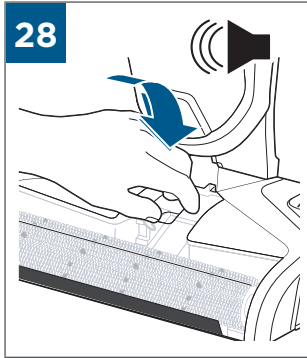

.....9

BATTERY STATUS	LIGHT STATUS
100% - 70%	
69% - 40%	
39% - 10%	
> 9% - 1%	
0%	

©2019 BISSELL, Inc.
All rights reserved. Printed in China
Part Number 162-1564 07/19 RevD
Visit our website at: www.BISSELL.com