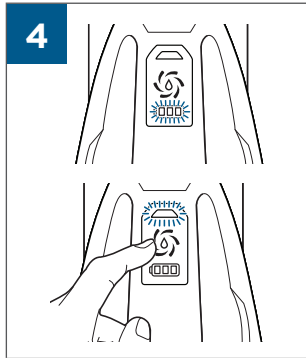

.....9

BATTERY STATUS	LIGHT STATUS
100% - 70%	
69% - 40%	
39% - 10%	
> 9% - 1%	
0%	

©2019 BISSELL, Inc.
All rights reserved. Printed in China
Part Number 162-1564 07/19 RevD
Visit our website at: www.BISSELL.com