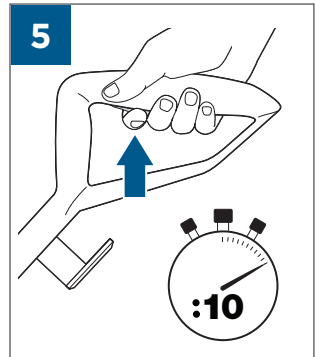

.....9

BATTERY STATUS	LIGHT STATUS
100% - 70%	
69% - 40%	
39% - 10%	
> 9% - 1%	
0%	

©2019 BISSELL, Inc.
All rights reserved. Printed in China
Part Number 162-1564 07/19 RevD
Visit our website at: www.BISSELL.com