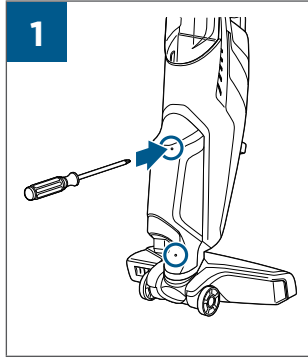

.....9

BATTERY STATUS	LIGHT STATUS
100% - 70%	
69% - 40%	
39% - 10%	
> 9% - 1%	
0%	

©2019 BISSELL, Inc.
All rights reserved. Printed in China
Part Number 162-1564 07/19 RevD
Visit our website at: www.BISSELL.com