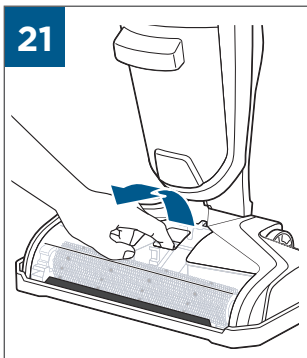

.....9

BATTERY STATUS	LIGHT STATUS
100% - 70%	
69% - 40%	
39% - 10%	
> 9% - 1%	
0%	

©2019 BISSELL, Inc.
All rights reserved. Printed in China
Part Number 162-1564 07/19 RevD
Visit our website at: www.BISSELL.com