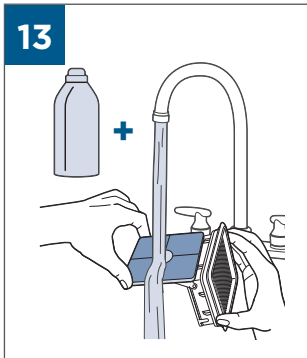

.....9

BATTERY STATUS	LIGHT STATUS
100% - 70%	
69% - 40%	
39% - 10%	
> 9% - 1%	
0%	

©2019 BISSELL, Inc.
All rights reserved. Printed in China
Part Number 162-1564 07/19 RevD
Visit our website at: www.BISSELL.com