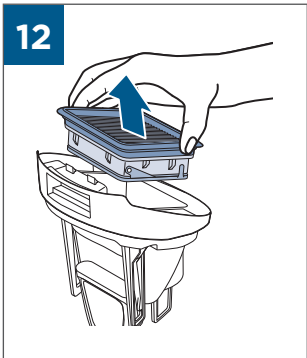

.....9

BATTERY STATUS	LIGHT STATUS
100% - 70%	
69% - 40%	
39% - 10%	
> 9% - 1%	
0%	

©2019 BISSELL, Inc.
All rights reserved. Printed in China
Part Number 162-1564 07/19 RevD
Visit our website at: www.BISSELL.com