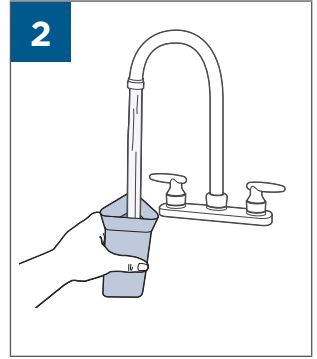

.....9

BATTERY STATUS	LIGHT STATUS
100% - 70%	
69% - 40%	
39% - 10%	
> 9% - 1%	
0%	

©2019 BISSELL, Inc.
All rights reserved. Printed in China
Part Number 162-1564 07/19 RevD
Visit our website at: www.BISSELL.com