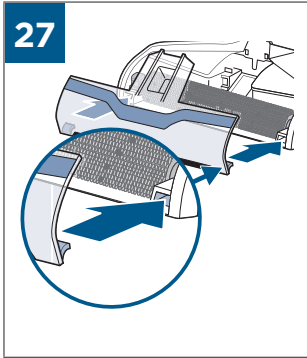

.....9

BATTERY STATUS	LIGHT STATUS
100% - 70%	
69% - 40%	
39% - 10%	
> 9% - 1%	
0%	

©2019 BISSELL, Inc.
All rights reserved. Printed in China
Part Number 162-1564 07/19 RevD
Visit our website at: www.BISSELL.com