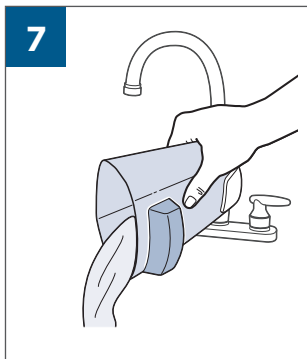

.....9

BATTERY STATUS	LIGHT STATUS
100% - 70%	
69% - 40%	
39% - 10%	
> 9% - 1%	
0%	

©2019 BISSELL, Inc.
All rights reserved. Printed in China
Part Number 162-1564 07/19 RevD
Visit our website at: www.BISSELL.com