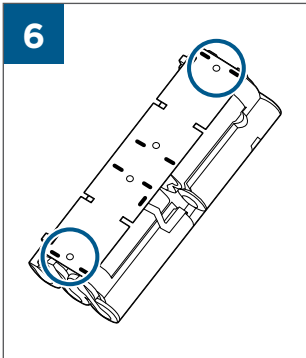

.....9

BATTERY STATUS	LIGHT STATUS
100% - 70%	
69% - 40%	
39% - 10%	
> 9% - 1%	
0%	

©2019 BISSELL, Inc.
All rights reserved. Printed in China
Part Number 162-1564 07/19 RevD
Visit our website at: www.BISSELL.com