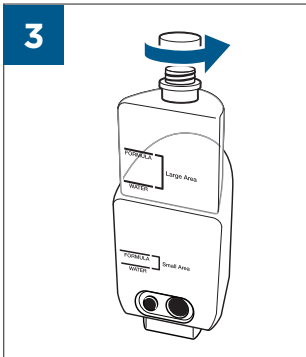

.....9

BATTERY STATUS	LIGHT STATUS
100% - 70%	
69% - 40%	
39% - 10%	
> 9% - 1%	
0%	

©2019 BISSELL, Inc.
All rights reserved. Printed in China
Part Number 162-1564 07/19 RevD
Visit our website at: www.BISSELL.com