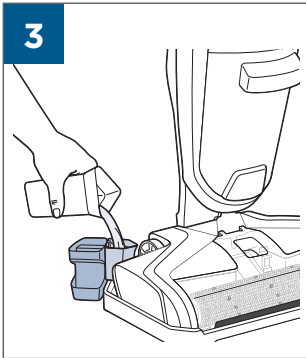

.....9

BATTERY STATUS	LIGHT STATUS
100% - 70%	
69% - 40%	
39% - 10%	
> 9% - 1%	
0%	

©2019 BISSELL, Inc.
All rights reserved. Printed in China
Part Number 162-1564 07/19 RevD
Visit our website at: www.BISSELL.com