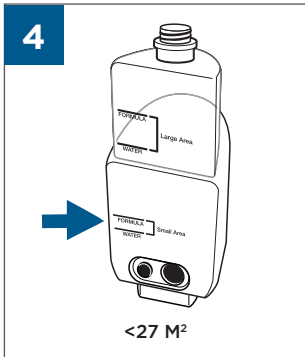

.....9

BATTERY STATUS	LIGHT STATUS
100% - 70%	
69% - 40%	
39% - 10%	
> 9% - 1%	
0%	

©2019 BISSELL, Inc.
All rights reserved. Printed in China
Part Number 162-1564 07/19 RevD
Visit our website at: www.BISSELL.com