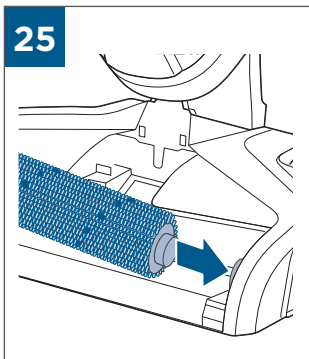

.....9

BATTERY STATUS	LIGHT STATUS
100% - 70%	
69% - 40%	
39% - 10%	
> 9% - 1%	
0%	

©2019 BISSELL, Inc.
All rights reserved. Printed in China
Part Number 162-1564 07/19 RevD
Visit our website at: www.BISSELL.com