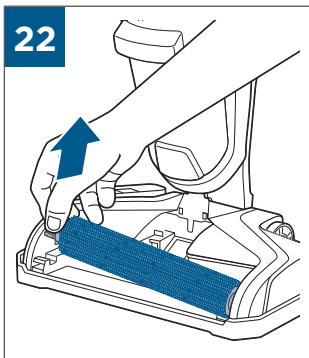

.....9

BATTERY STATUS	LIGHT STATUS
100% - 70%	
69% - 40%	
39% - 10%	
> 9% - 1%	
0%	

©2019 BISSELL, Inc.
All rights reserved. Printed in China
Part Number 162-1564 07/19 RevD
Visit our website at: www.BISSELL.com