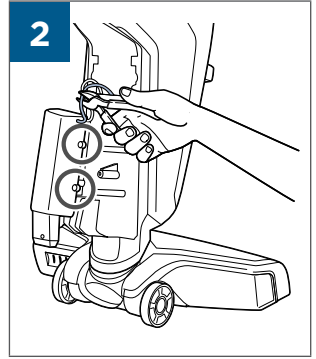

.....9

BATTERY STATUS	LIGHT STATUS
100% - 70%	
69% - 40%	
39% - 10%	
> 9% - 1%	
0%	

©2019 BISSELL, Inc.
All rights reserved. Printed in China
Part Number 162-1564 07/19 RevD
Visit our website at: www.BISSELL.com