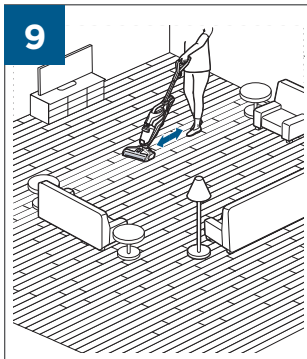

.....9

BATTERY STATUS	LIGHT STATUS
100% - 70%	
69% - 40%	
39% - 10%	
> 9% - 1%	
0%	

©2019 BISSELL, Inc.
All rights reserved. Printed in China
Part Number 162-1564 07/19 RevD
Visit our website at: www.BISSELL.com