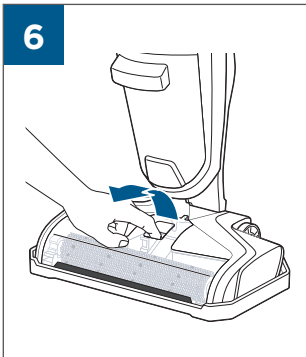

.....9

BATTERY STATUS	LIGHT STATUS
100% - 70%	
69% - 40%	
39% - 10%	
> 9% - 1%	
0%	

©2019 BISSELL, Inc.
All rights reserved. Printed in China
Part Number 162-1564 07/19 RevD
Visit our website at: www.BISSELL.com