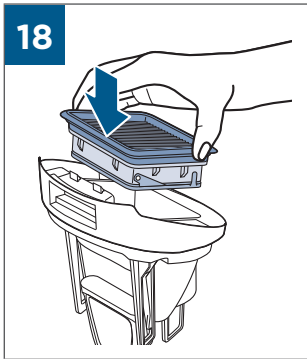

.....9

BATTERY STATUS	LIGHT STATUS
100% - 70%	
69% - 40%	
39% - 10%	
> 9% - 1%	
0%	

©2019 BISSELL, Inc.
All rights reserved. Printed in China
Part Number 162-1564 07/19 RevD
Visit our website at: www.BISSELL.com