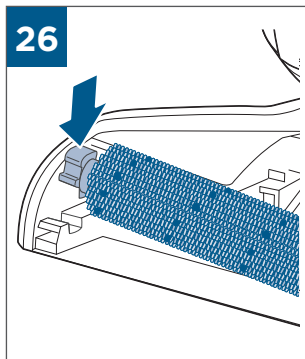

.....9

BATTERY STATUS	LIGHT STATUS
100% - 70%	
69% - 40%	
39% - 10%	
> 9% - 1%	
0%	

©2019 BISSELL, Inc.
All rights reserved. Printed in China
Part Number 162-1564 07/19 RevD
Visit our website at: www.BISSELL.com