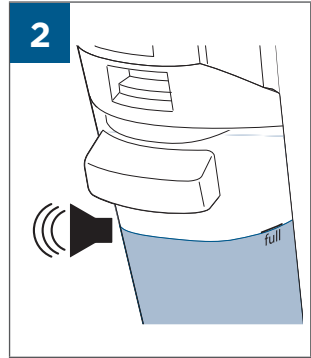

.....9

BATTERY STATUS	LIGHT STATUS
100% - 70%	
69% - 40%	
39% - 10%	
> 9% - 1%	
0%	

©2019 BISSELL, Inc.
All rights reserved. Printed in China
Part Number 162-1564 07/19 RevD
Visit our website at: www.BISSELL.com