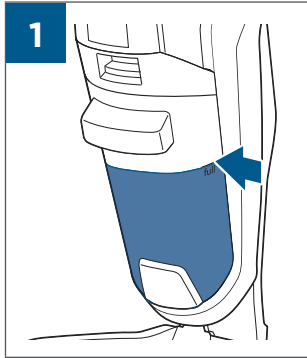

.....9

BATTERY STATUS	LIGHT STATUS
100% - 70%	
69% - 40%	
39% - 10%	
> 9% - 1%	
0%	

©2019 BISSELL, Inc.
All rights reserved. Printed in China
Part Number 162-1564 07/19 RevD
Visit our website at: www.BISSELL.com